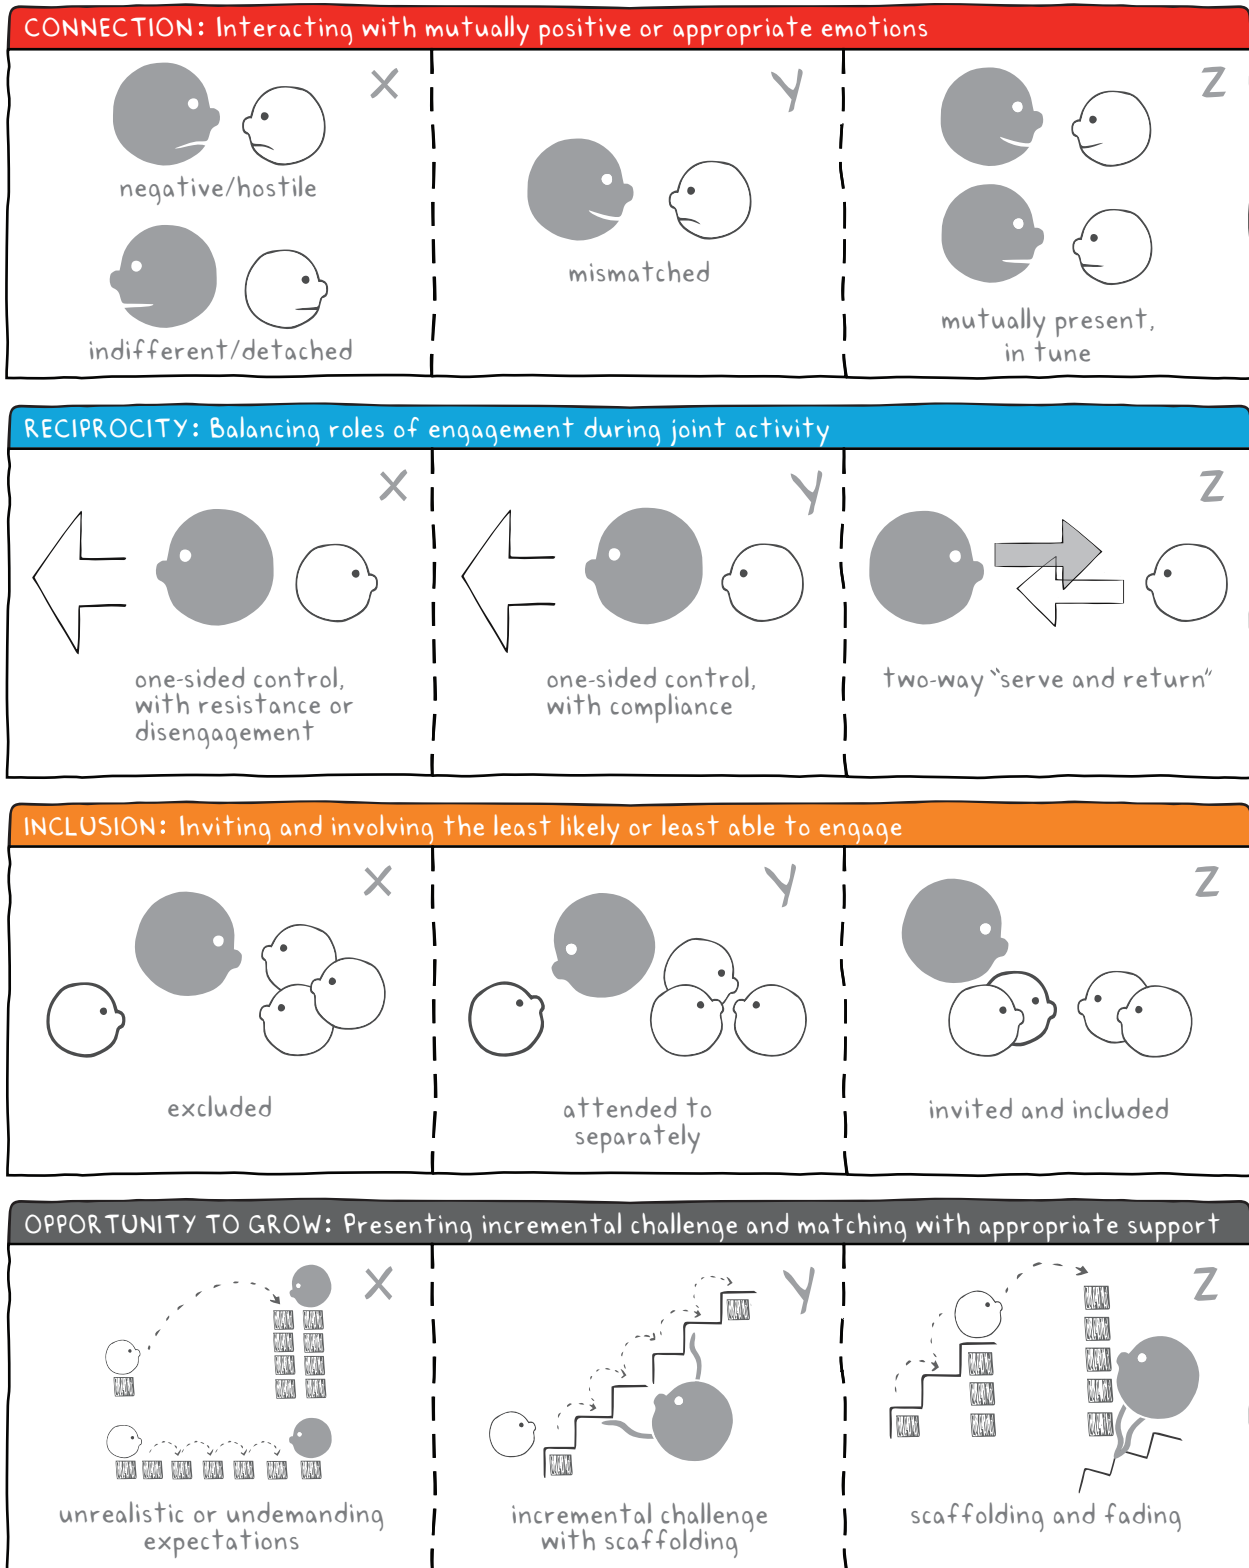

SIMPLE INTERACTIONS TOOL

Noticing and Appreciating Human Interactions Across Developmental Settings

©Junlei Li, 2014. Updated with Tom Akiva and Dana Winters, 2018. Illustration updated by Kate Luchini.